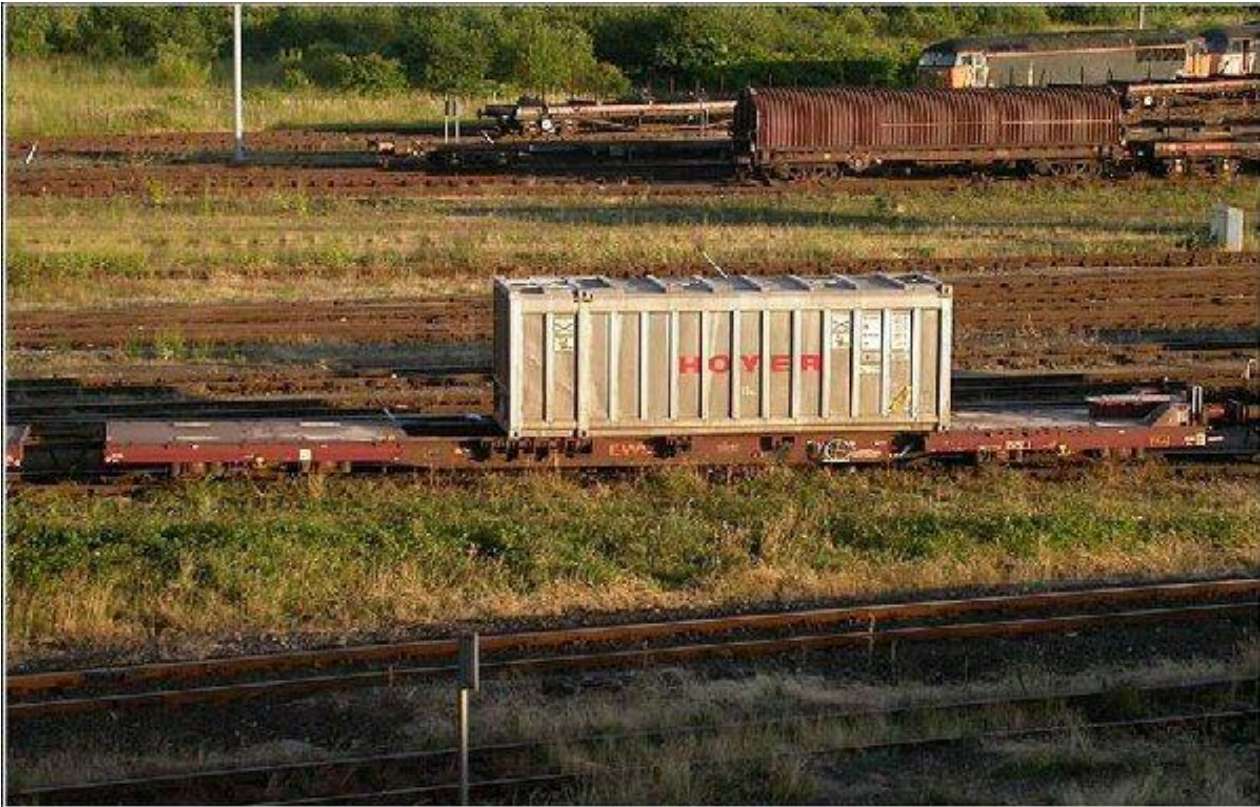

# FKA Wagon

TOPS code: **FKA-A**      TOPS number: **81 79 4908 079-6**      Date: **14 July 2003**  
 Photo by: **Gareth Bayer**      Location: **Tees Yard**

<b>Freight Operator</b>	<b>DB Schenker</b>
-------------------------	--------------------

<b>Vehicle Qty</b>	150
<b>Consist</b>	Wagon – formed in sets
<b>Traction Type or Power Supply Type</b>	None
<b>Max Speed</b>	75 mph

FKA wagons are the EWS version of the well known Freightliner flat. They are able to carry standard containers and are often used for large company flows such as car parts